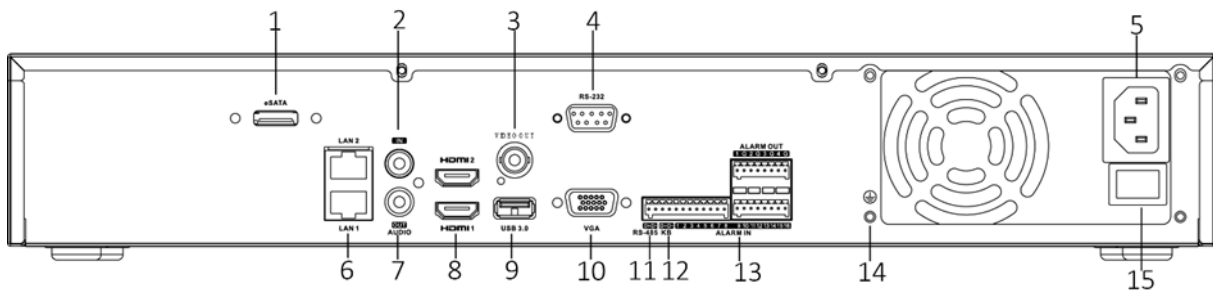

Audio compression	G.711ulaw/G.711alaw/G.722/G.726/MP2L2
Network	
Remote connections	128
Network protocol	TCP/IP, DHCP, IPv4, IPv6, DNS, DDNS, NTP, RTSP, SADP, SMTP, SNMP, NFS, iSCSI, ISUP, UPnP™, HTTP, HTTPS
Network interface	2, RJ-45 10/100/1000 Mbps self-adaptive Ethernet interface
Auxiliary interface	
Serial port	RS-485 (half-duplex), RS-232, Keyboard
SATA	4 SATA interfaces supporting hot-plug
Capacity	Up to 10 TB capacity for each disk
eSATA	1 eSATA interface
Alarm in/out	16/4
USB interface	Front panel: 2 × USB 2.0; Rear panel: 1 × USB 3.0
General	
Power supply	100 to 240 VAC, 50 to 60 Hz
Total power	≤ 80 W
Consumption (without HDD)	≤ 30 W
Working temperature	-10 °C to 55 °C (14 °F to 131 °F)
Working humidity	10% to 90%
Chassis	19-inch rack-mounted 1.5U chassis
Dimension (W × D × H)	445 × 400 × 75 mm (17.5" × 15.7" × 3.0")
Weight (without HDD)	≤ 5.6 kg (12.3 lb)
Certification	
FCC	Part 15 Subpart B, ANSI C63.4-2014
CE	EN 55032:2015, EN 61000-3-2, EN 61000-3-3, EN 50130-4

1: Facial recognition and perimeter protection cannot be enabled at the same time. Enable one function will make the other one unavailable.

Dimension

Unit: mm

Physical Interface

No.	Description	No.	Description
1	eSATA interface	9	USB 3.0 interface
2	Audio input	10	VGA output
3	Video output	11	RS-485 serial interface
4	RS-232 serial interface	12	Keyboard interface
5	100 to 240 VAC power supply	13	Controller Port, Alarm In/Alarm Out
6	Network interfaces	14	GND
7	Audio output	15	Power Switch
8	HDMI output		