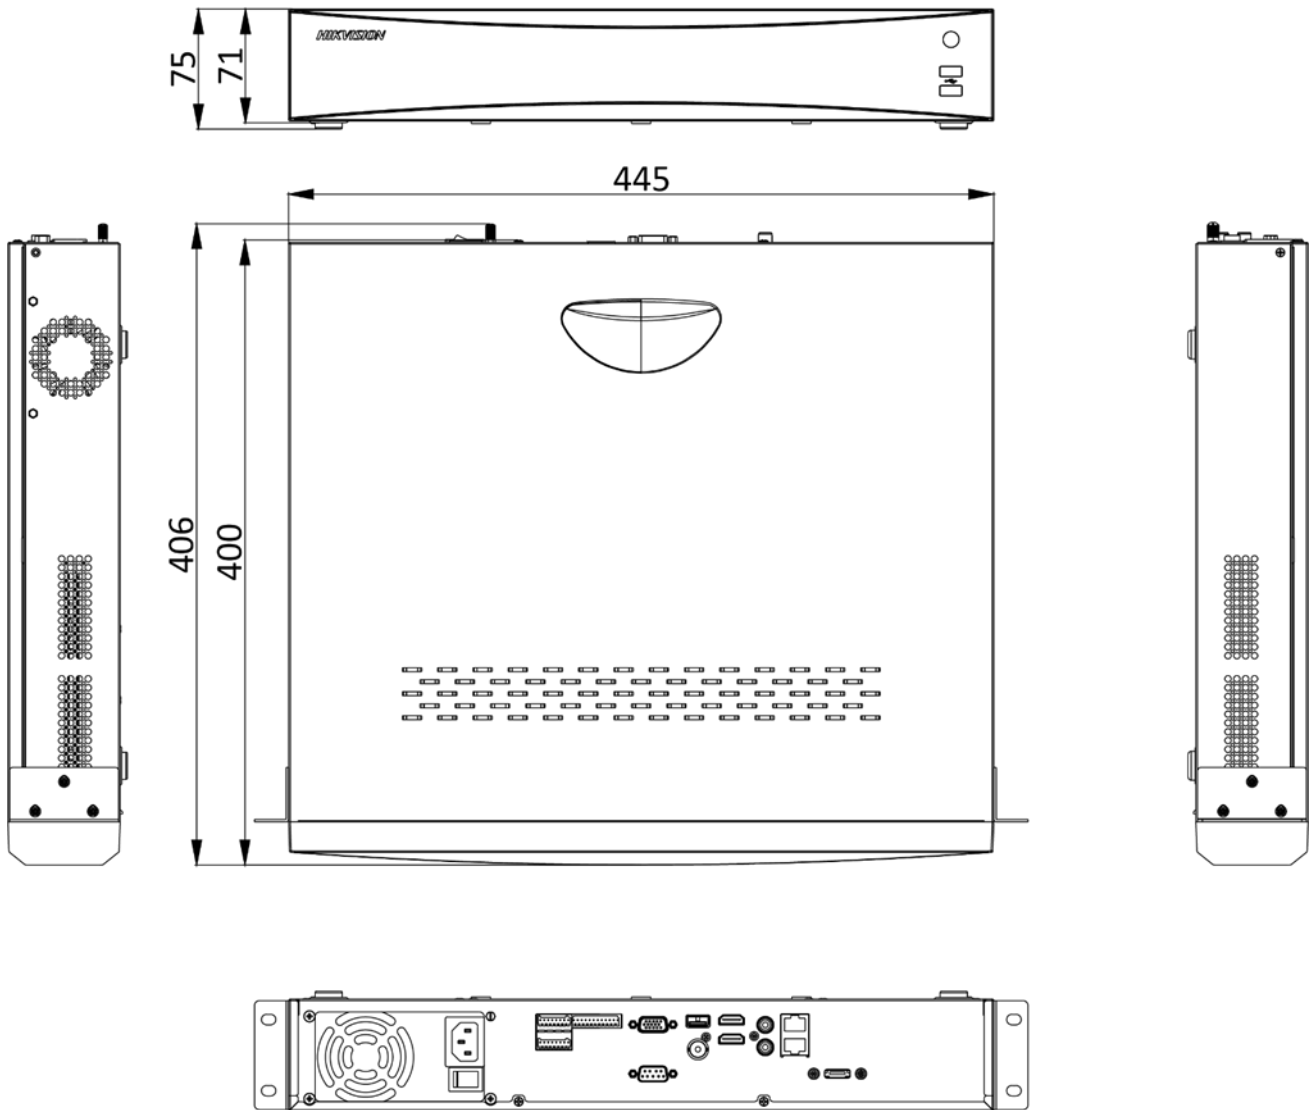

Dimension

Unit: mm