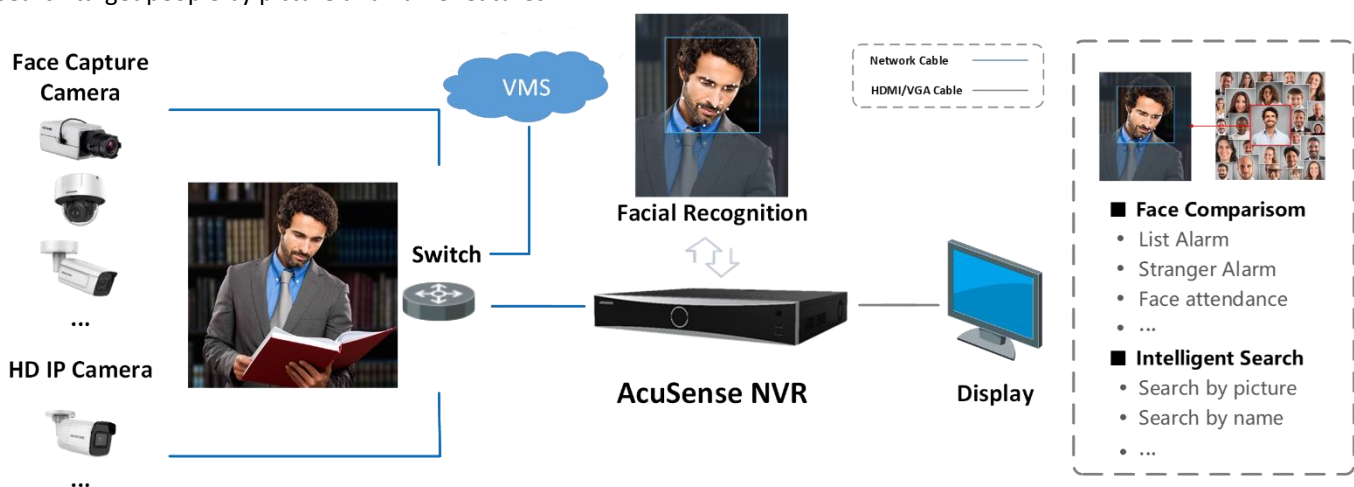

Network & Ethernet Access

- 2 self-adaptive 10/100/1000 Mbps Ethernet interfaces
- Hik-Connect & DDNS (Dynamic Domain Name System) for easy network management
- Smooth streaming technology
- Support web access without plug-in

Typical Application

Facial Recognition and Face Picture Comparison

Modeling and analyzing face pictures captured by cameras. Realize blacklist alarm and stranger alarm via face picture library. Search target people by picture and name features.